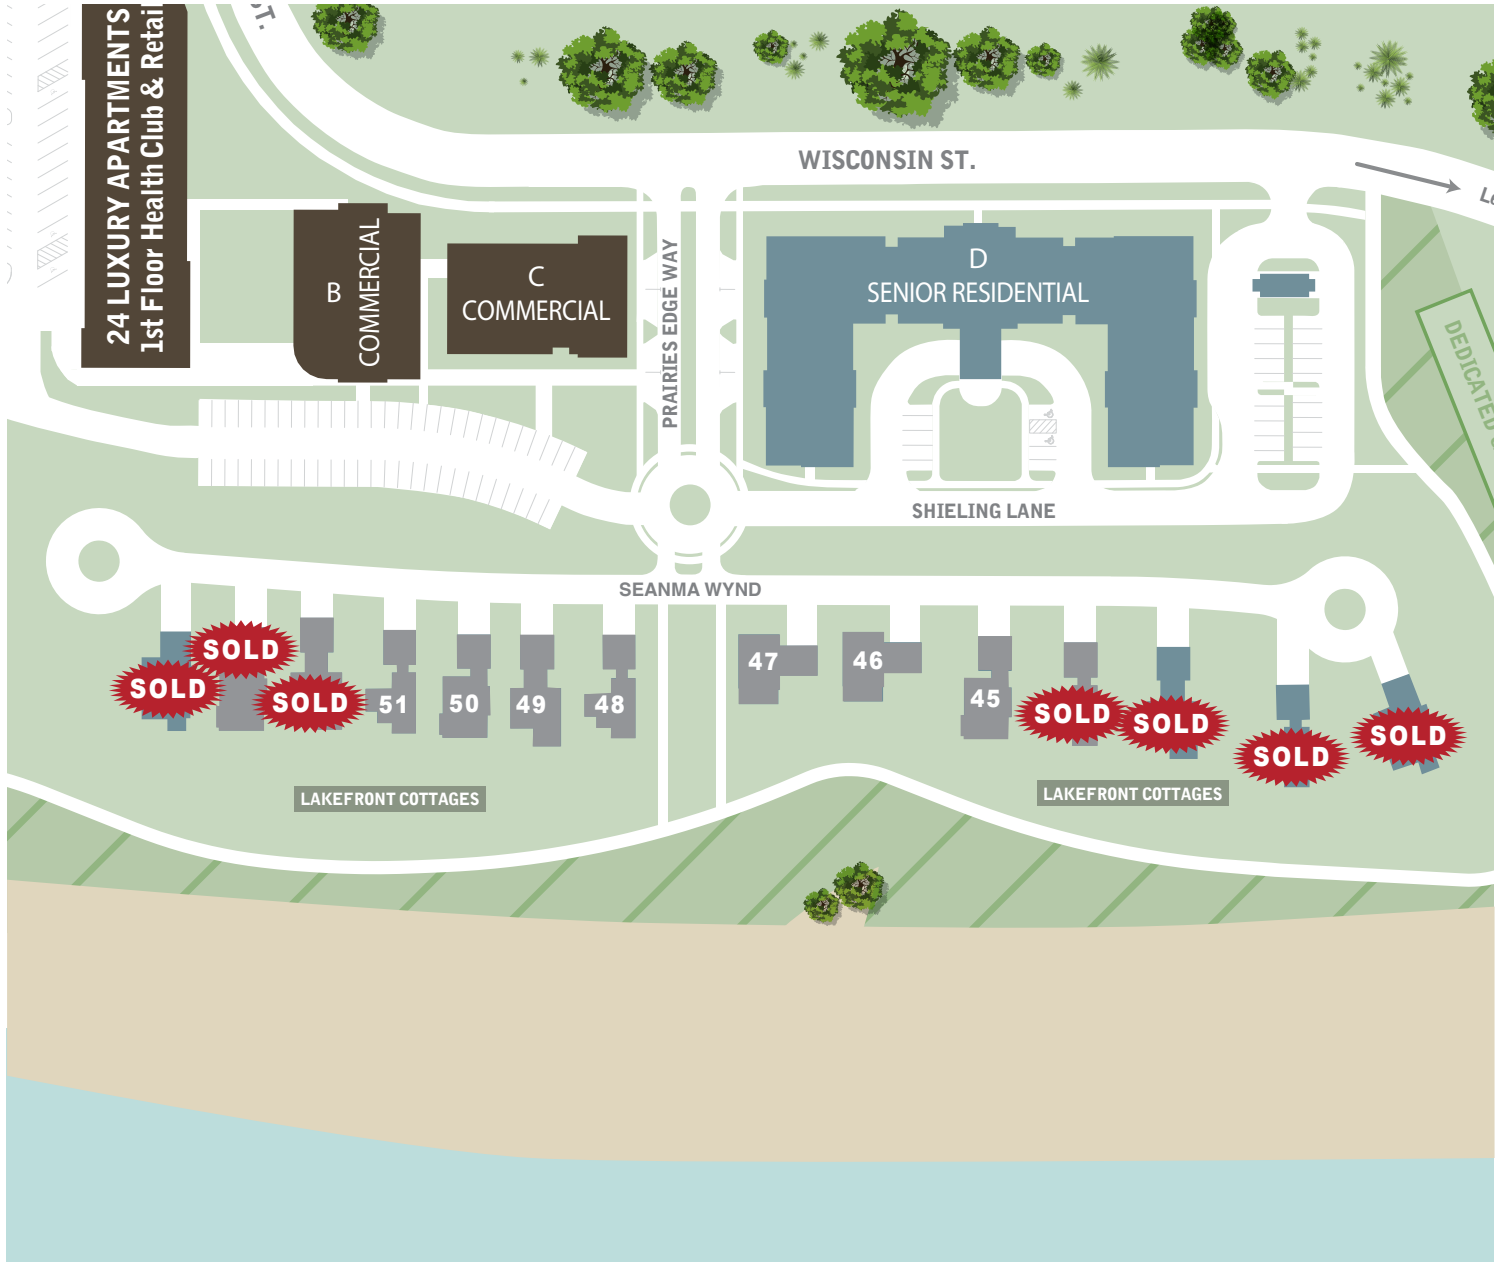

PRAIRIE'S EDGE

ShoreWEST
REALTORSSM

SHOREWEST.COM

KURTbenzel

414.331.0565